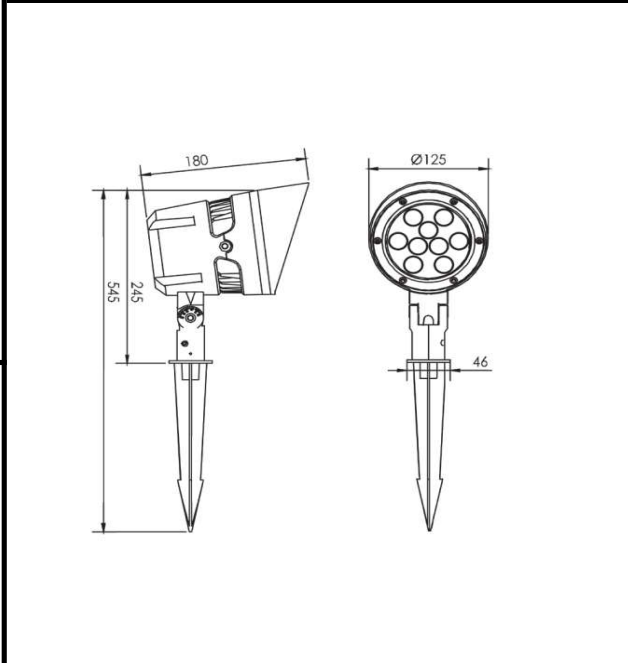

Sovitron Interior Pvt.Ltd.

Model Name	GOTHIC-1104S/DL-OSL-1104SB-9
Description	Flood light

Technical description	Image
-----------------------	-------

Dimension	Dia=125mm L=180mm H=245mm
Frame	Aluminium Die-cast
Color Tempertaure	4000K
Power	20 W
Total Luminous Flux	1300 lm
Efficacy	65 lm/W
IP rating	66
Beam angle	5,12.5, 20, 30, 45, 60,15X30,10X60Degree
Color Rendering	≥80
Mounting	Spike Mounted
Optics	Lens & Clear Glass
Dimming	NON-Dimmable
Operating Voltage	220-240 VAC
Standard Lifetime	L70 minimum at 50,000 burning hours

Dimension diagram

Remarks:-